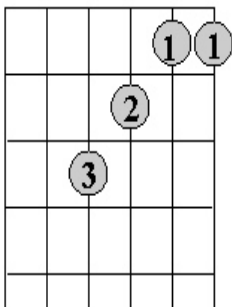

RIPTIDE Vance Joy

Vers/refräng

I Am G IC I
1 2   3 4   1 2 3 4

Stick

I Am I G IC IF IX4
1234   1234   1234 1   1234

Am

G

C

F

Am G C (F)

Am

C

G

F

Tvåtakt på trummor

Komp med fjärdedelar

Höger hand (hi-hat)	1	2	1	2
Vänster hand (virvel)		2		2
Höger fot (baskage)			1	

Shaker

Komp med åttondedelar