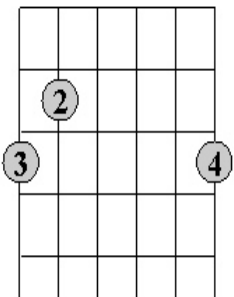

RIPTIDE Vance Joy

Vers/refräng

I Am G IC I
1 2   3 4   1 2 3 4

Stick

I Am I G IC IF IX4
1234   1234   1234 1   1234

Am

G

C

F

Am G C (F)

Am

C

G

F

Tvåtakt på trummor

Komp med fjärdedelar

Höger hand (hi-hat)	1	2	1	2
Vänster hand (virvel)		2		2
Höger fot (baskage)			1	

Shaker

Komp med åttondedelar