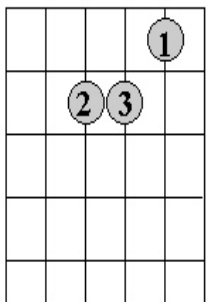

RIPTIDE Vance Joy

Vers/refräng

I Am G IC I
1 2   3 4   1 2 3 4

Stick

I Am I G IC IF IX4
1234   1234   1234 1   1234

Am

G

C

F

Am G C (F)

Am

C

G

F

Tvåtakt på trummor

Komp med fjärdedelar

Höger hand (hi-hat)	1	2	1	2
Vänster hand (virvel)		2		2
Höger fot (baskage)			1	

Shaker

Komp med åttondedelar