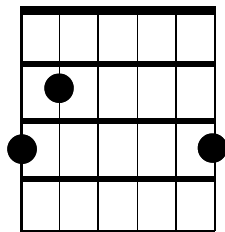

In the Jungle

Av: Hannah Sundkvist

A-weema-weh, a-weema-weh, a-weema-weh, a-weema-weh
A-weema-weh, a-weema-weh, a-weema-weh, a-weema-weh

D   **G**
In the jungle, the mighty jungle
D   **A**
the lion sleeps tonight
D   **G**
In the jungle, the quiet jungle
D   **A**
the lion sleeps tonight.

Melodi

D   **G**   **D**   **A**
II: wee - ee - a-weham-wambae :||

D   **G**
Near the village, the peaceful village
D   **A**
the lion sleeps tonight.
D   **G**
Near the village, the quiet village
D   **A**
the lion sleeps tonight

Struktur

Hush my darling,
don't fear my darling,
the lions sleeps tonight.
Hush my darling,
don't fear my darling,
the lions sleeps tonight.

Pianoackord

D

G

A

Gitarrackord

x x **D**

G

x **A**

Basens toner